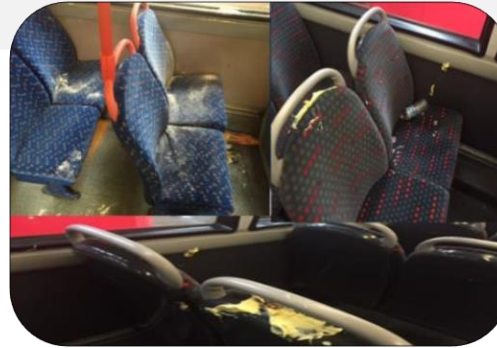

Look at CCTV