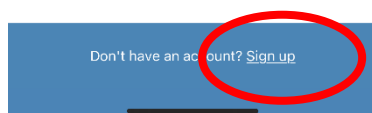

You will receive a PIN via text message if these details match. This will allow you to sign in to the app to see your child’s account.