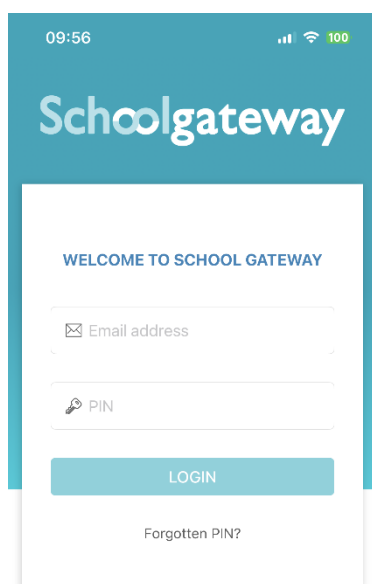

Register for School Gateway

Download the “School Gateway” app from either the App Store (for Apple devices) or Play Store (for Android devices).

On your first logon you will need to “Sign up”.

If this does not automatically appear, click on the “Sign up” link at the bottom of the logon screen.