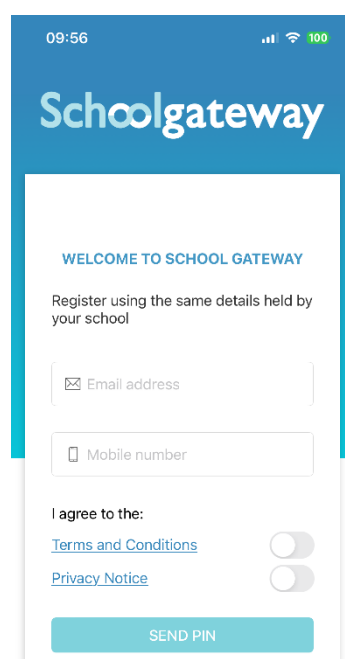

Register for School Gateway

Download the “School Gateway” app from either the App Store (for Apple devices) or Play Store (for Android devices).

On your first logon you will need to “Sign up”.

If this does not automatically appear, click on the “Sign up” link at the bottom of the logon screen.